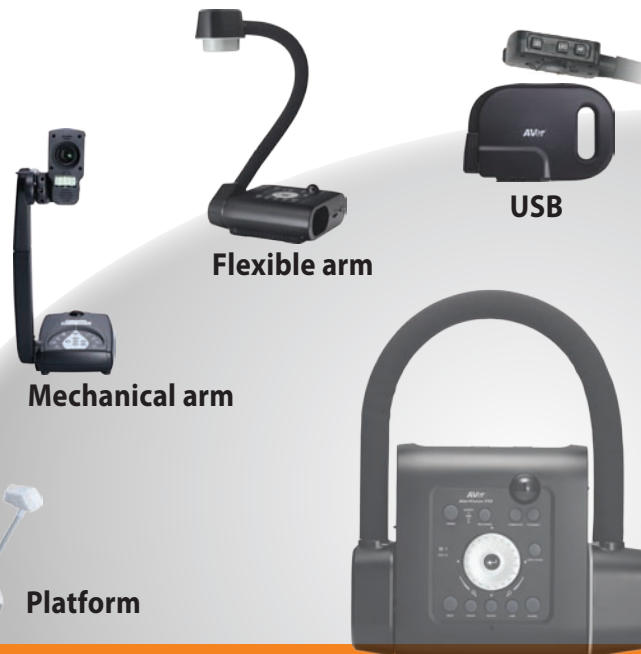

* depending on ref.